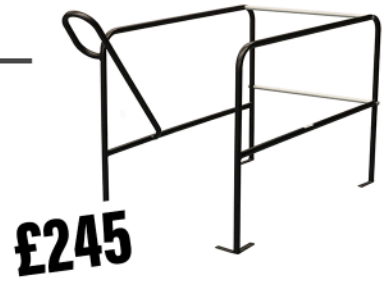

Original Stira

All prices include installation

Ceiling heights	Frame width	Frame length	Price	
2.3 - 2.5m 7ft 9" - 8ft 2"	560mm <small>or</small> 610mm 22" <small>or</small> 24"	1048mm	£657	Wider frame options 660mm 26" +£30 <hr/> 711mm 28" +£42 762mm 30"
2.5 - 2.6m 8ft 3" - 8ft 9"	560mm <small>or</small> 610mm 22" <small>or</small> 24"	1175mm	£675	
2.7 - 2.8m 8ft 10" - 9ft 3"	560mm <small>or</small> 610mm 22" <small>or</small> 24"	1175mm	£687	

MADE TO ORDER

Ceiling height	Frame width	Frame length	Price
2.1 - 3m	Min: 559mm Max: 1219mm	Max: 1175mm Max: 1727mm	From £992

Semi Automatic Stira

MADE TO ORDER

Ceiling height	Frame width	Frame length	Price
2.1 - 3.9m	Min: 559mm Max: 1219mm	Min: 1175mm Max: 1727mm	From £1545

Safety accessories

Safety handrail

Attaches to the ladder and aids in climbing up the ladder.
Available in timber or metal

£48

Safety grabrail

Attaches to the attic floor providing an extra point of contact for safer access and egress to and from your attic space.

£71

£245

Safety balustrade

Attaches to the attic floor, surrounding and protecting the opening. Its handrail allows for safer access and egress to and from your attic space.

Trapdoor options

Fire rating

Treated trapdoor lid and framing to give 30 minutes of fire resistance