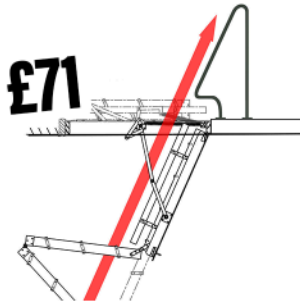

Safety accessories

Safety handrail

Attaches to the ladder and aids in climbing up the ladder.
Available in timber or metal

£48

Safety grabrail

Attaches to the attic floor providing an extra point of contact for safer access and egress to and from your attic space.

£71