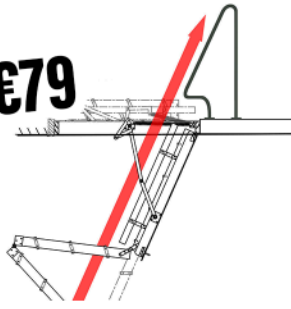

Safety accessories

Safety handrail

Attaches to the ladder and aids in climbing up the ladder.
Available in timber or metal

€53

€79